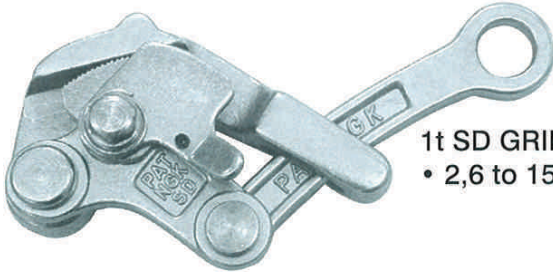

WIRE GRIPS

0.5t MINI-GRIP
• 1 to 9,5mm

1t SD GRIP WITH SAFETY LATCH
• 2,6 to 15mm (SMALL AND LARGE EYE)

2,3t GRIP
• 3,2 to 12,7mm
(LARGE EYE)

2t GRIP WITH SAFETY LATCH
• 4 to 22mm (LARGE EYE)

ALSO AVAILABLE FOR BARE
ALUMINIUM CONDUCTOR
4 to 22mm (LARGE EYE)

3t GRIP WITH SAFETY LATCH
• 8 to 22mm
(LARGE EYE)
• 16 to 32mm
(LARGE EYE)

ALSO AVAILABLE
FOR BARE ALUMINIUM
CONDUCTOR 16 to 32mm
(LARGE EYE)

4t GRIP
WITH SAFETY LATCH
• 13 to 28mm (SMALL EYE)
• 20 to 35mm (LARGE EYE)

ALSO AVAILABLE FOR
BARE ALUMINIUM
CONDUCTOR
18 to 35mm (LARGE EYE)